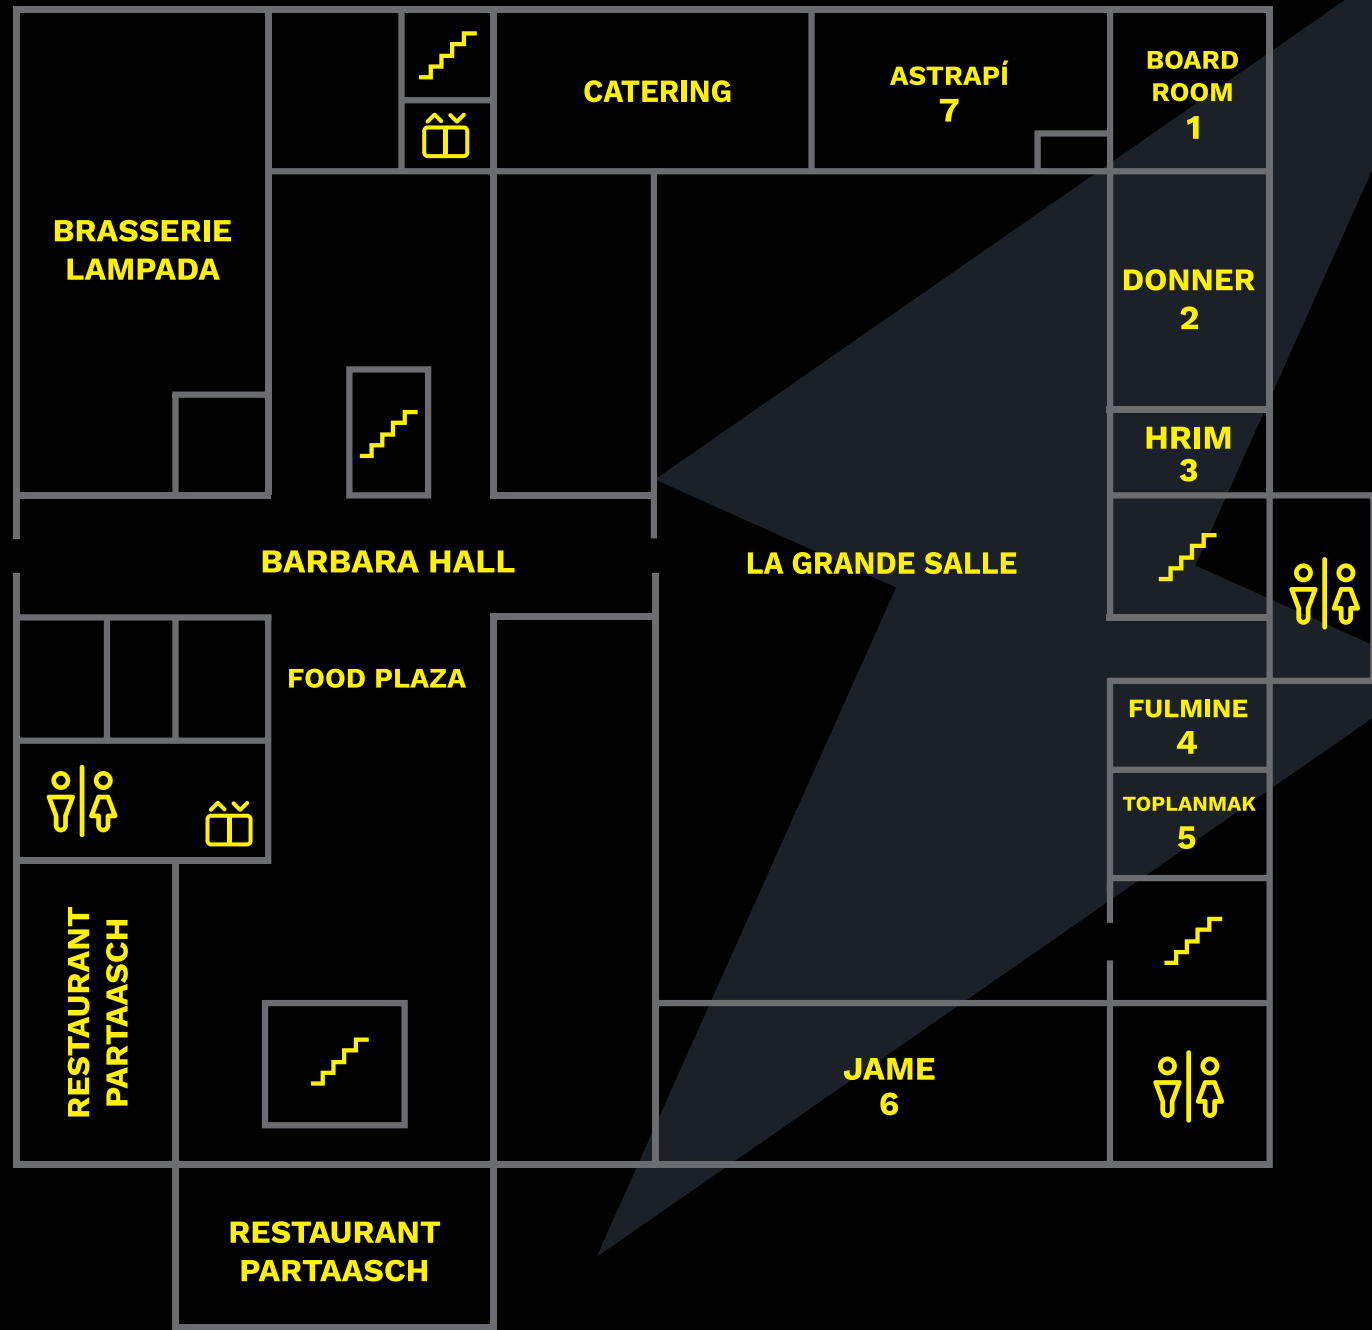

See inside for more details.

POSSIBILITIES

	m ²	THEATER	CABARET	CLASS	U-SHAPE	CARRÉ	STANDING	Speaker	Daylight	Projector	LED TV	Flipboard
Auditorium	472	300						x		x		
Foyer	609						600		x			
La Grande Salle	846	600	550	550			800		x			
Balkon La Grande Salle							200		x			
1. Board Room	61					8			x		x	x
2. Donner	93					18			x		x	x
3. Hrim	31					10*			x		x	x
4. Fulmine	29					10*			x		x	x
5. Toplanmak	49	20	12	12	14	20			x	x		x
6. Jame	160	100	60	60	50	60			x	x		x
7. Astrapí	96	45	30		24	30			x	x		x
8. Trueno	215	140	80	80	60	65	150		x	x		x
9. Grûm	162	120	70	70	60	65	130		x	x		x
10. Piorun	30					10*			x		x	x
11. Sammeln	30					10*			x		x	x
12. Trovão	48	20	12	12	14	20			x	x		x
13. Aduna	115	60	40	45	30	35			x	x		x
14. Zibens	BACK OFFICE THOR CENTRAL											
15. Sastanak	108	45	30	40	25	30			x	x		x
16. Blesk	348	100	80	60	40	60	200		x	x		x

* staand vergaderen = hoge tafel, hoge seating * stand-up meeting = high table, high seating

🔊 = Soundsystem ☀️ = Daylight 📽️ = Projector 📺 = LED TV 📄 = Flipboard

GROUND FLOOR

⚡ FIRST FLOOR

⚡ SECOND FLOOR