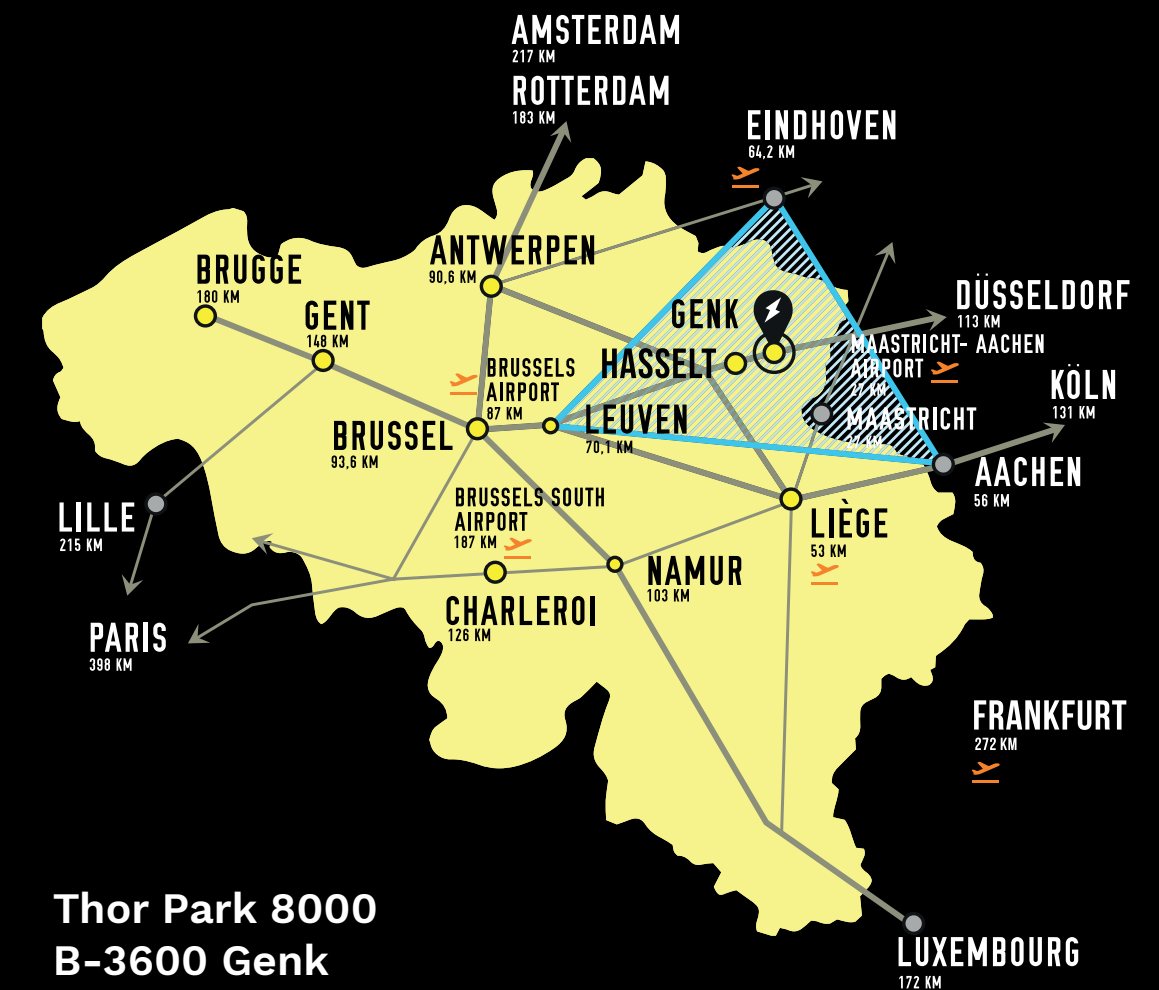

Alongside the stunning natural environment and its multicultural community, the city of Genk is also home to many very special locations that are worth a visit: C-Mine, Kattevennen, Vennestraat, etc.

Genk is:

- The top economic hotspot in Flanders with 3,500 companies
- Stay overnight or eat delicious food in one of the 16 B&B's and 56 restaurants
- Easily accessed by car, bus, or train
- ‘The Green City’

⚡ WHERE TO FIND US