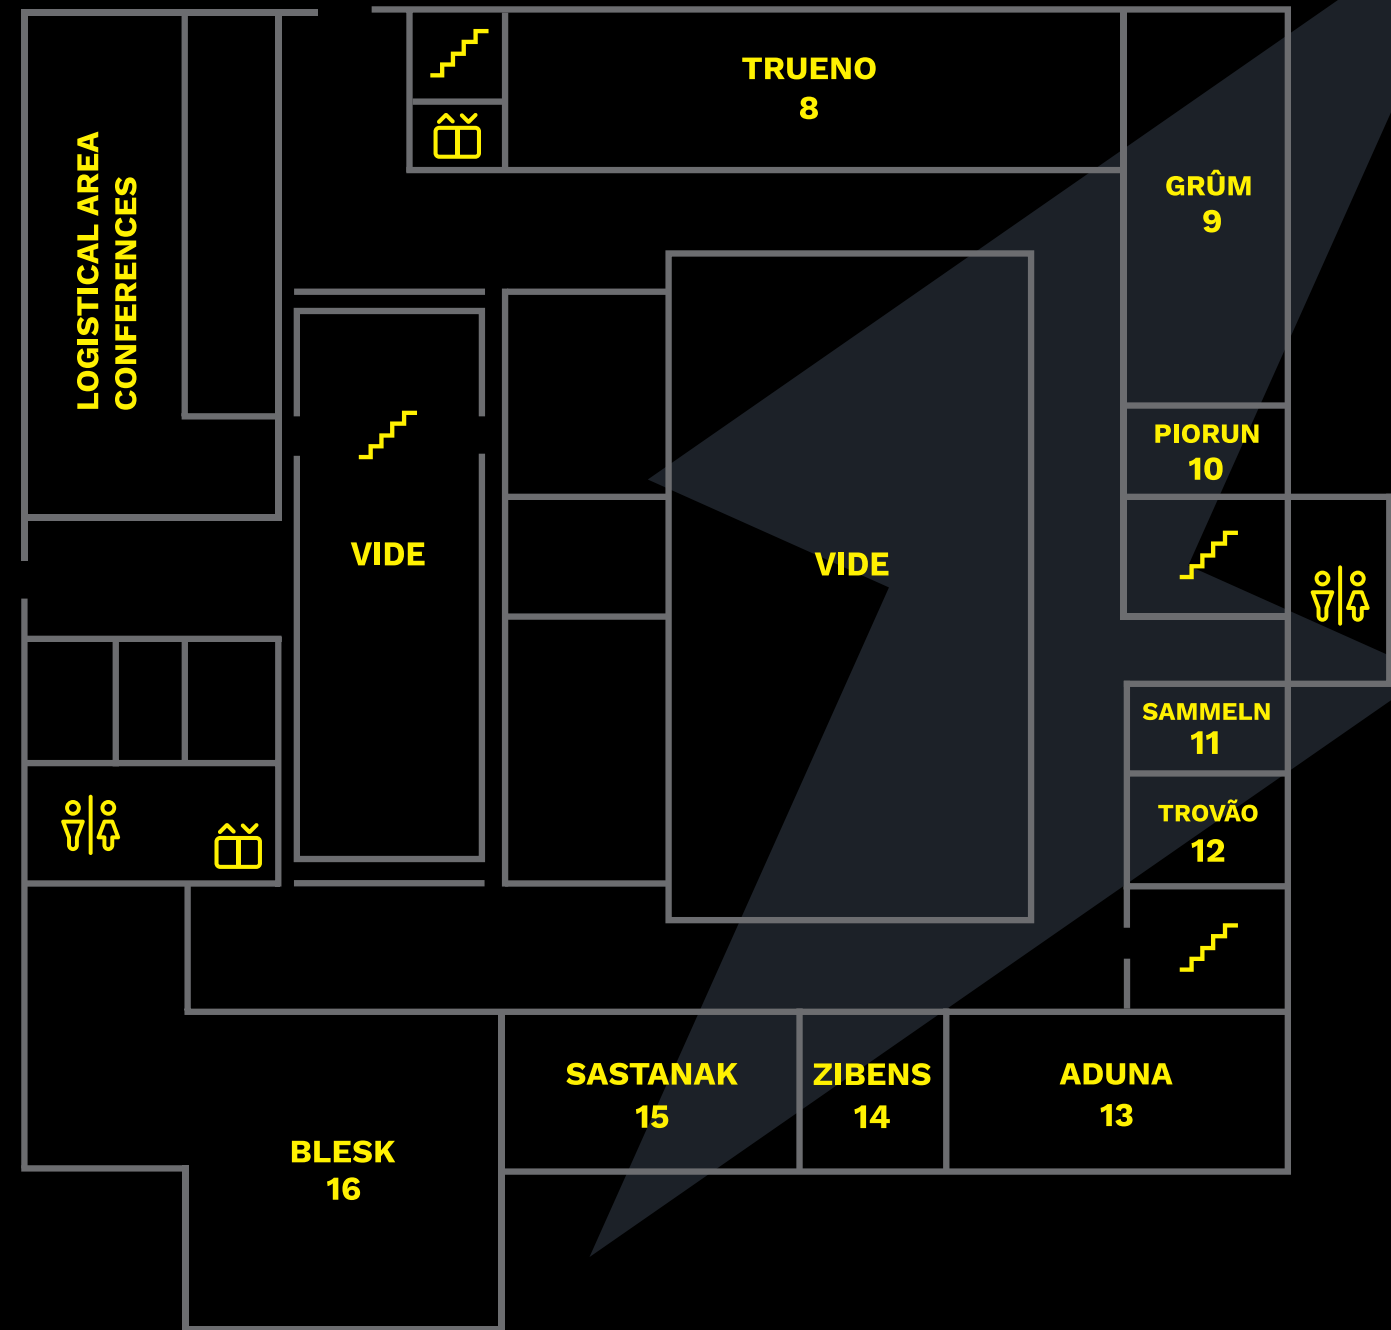

* staand vergaderen = hoge tafel, hoge seating * stand-up meeting = high table, high seating

🔊 = Soundsystem ☀️ = Daylight 📽️ = Projector 📺 = LED TV 📄 = Flipboard

GROUND FLOOR

⚡ FIRST FLOOR

⚡ SECOND FLOOR