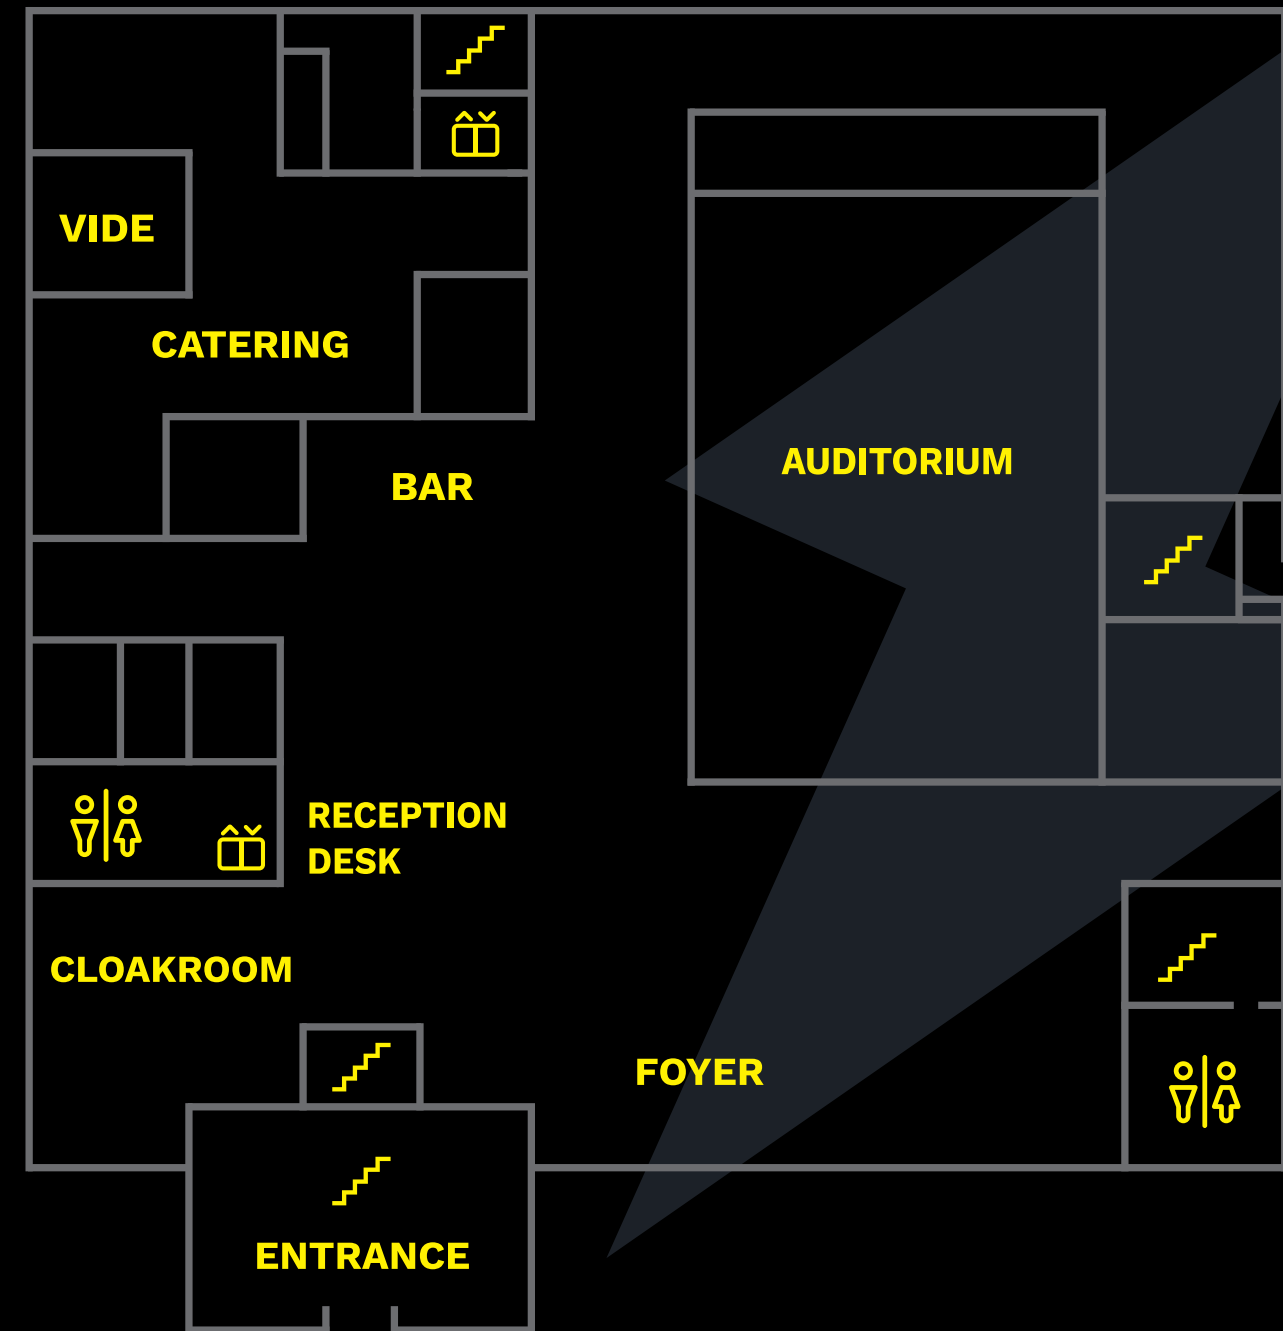

See inside for more details.

POSSIBILITIES

	m ²	THEATER	CABARET	CLASS	U-SHAPE	CARRÉ	STANDING	Speaker	Daylight	Projector	LED TV	Flipboard
Auditorium	472	300						x		x		
Foyer	609						600		x			
La Grande Salle	846	600	550	550			800		x			
Balkon La Grande Salle							200		x			
1. Board Room	61					8			x		x	x
2. Donner	93					18			x		x	x
3. Hrim	31					10*			x		x	x
4. Fulmine	29					10*			x		x	x
5. Toplanmak	49	20	12	12	14	20			x	x		x
6. Jame	160	100	60	60	50	60			x	x		x
7. Astrapí	96	45	30		24	30			x	x		x
8. Trueno	215	140	80	80	60	65	150		x	x		x
9. Grûm	162	120	70	70	60	65	130		x	x		x
10. Piorun	30					10*			x		x	x
11. Sammeln	30					10*			x		x	x
12. Trovão	48	20	12	12	14	20			x	x		x
13. Aduna	115	60	40	45	30	35			x	x		x
14. Zibens	BACK OFFICE THOR CENTRAL											
15. Sastanak	108	45	30	40	25	30			x	x		x
16. Blesk	348	100	80	60	40	60	200		x	x		x

* staand vergaderen = hoge tafel, hoge seating * stand-up meeting = high table, high seating

🔊 = Soundsystem ☀️ = Daylight 📽️ = Projector 📺 = LED TV 📄 = Flipboard

GROUND FLOOR

⚡ FIRST FLOOR

⚡ SECOND FLOOR